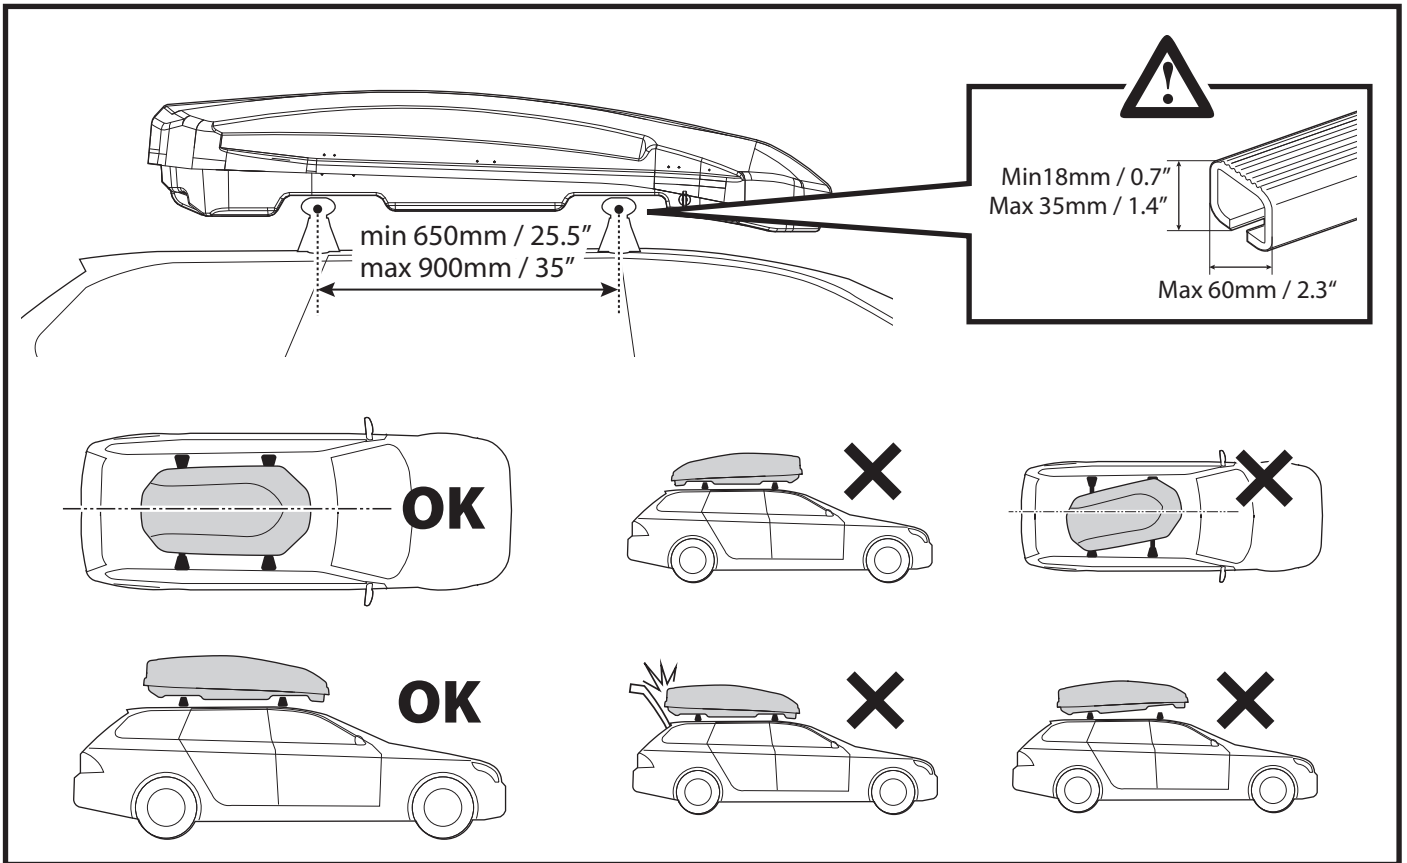

N		Q
1		1
2		4
7		4
8		8

➔ **8** pag.9