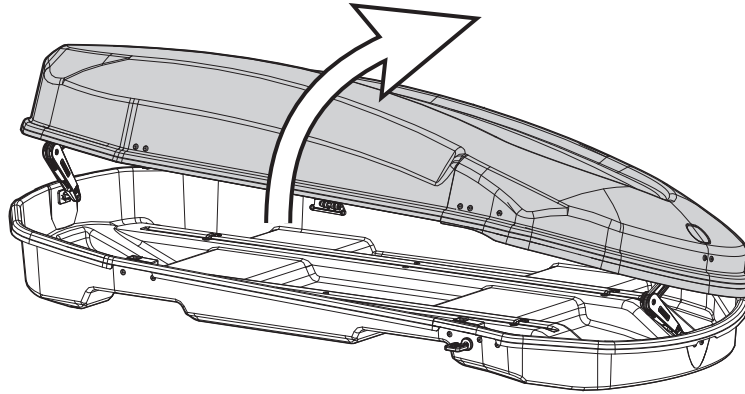

OPTIONAL Kit 000124600000

⑫

80mm / 3.1"

x4

Min 18mm / 0.7"
Max 35mm / 1.3"

Max 80mm
3.1"

1

VERSIONE DUO / DUO VERSION