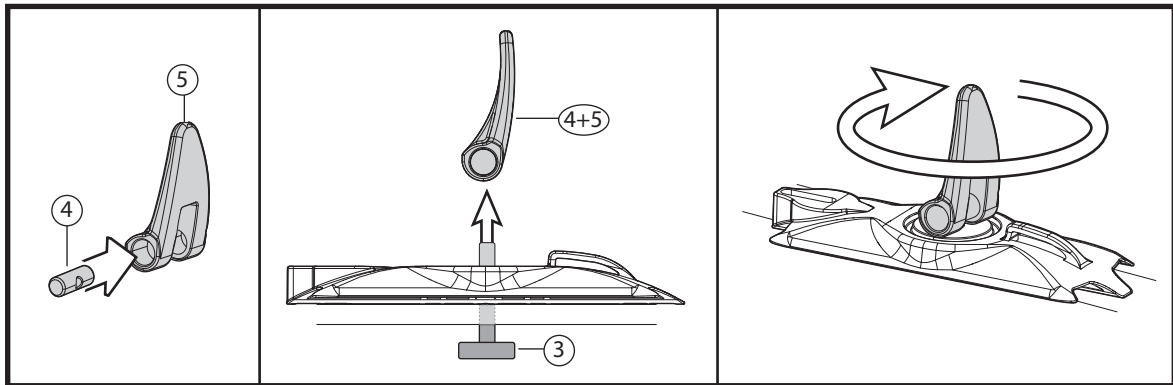

N		Q
1		1
2		4
3		4
4		4
5		4

➔ 7 pag.9