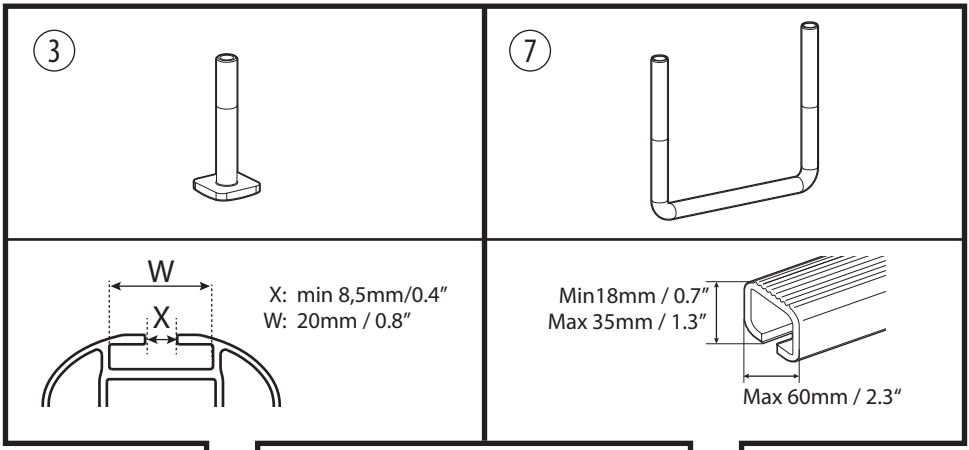

OPTIONAL Kit 000124600000

⑫

80mm / 3.1"

x4

Min 18mm / 0.7"
Max 35mm / 1.3"

Max 80mm
3.1"

1

VERSIONE DUO / DUO VERSION