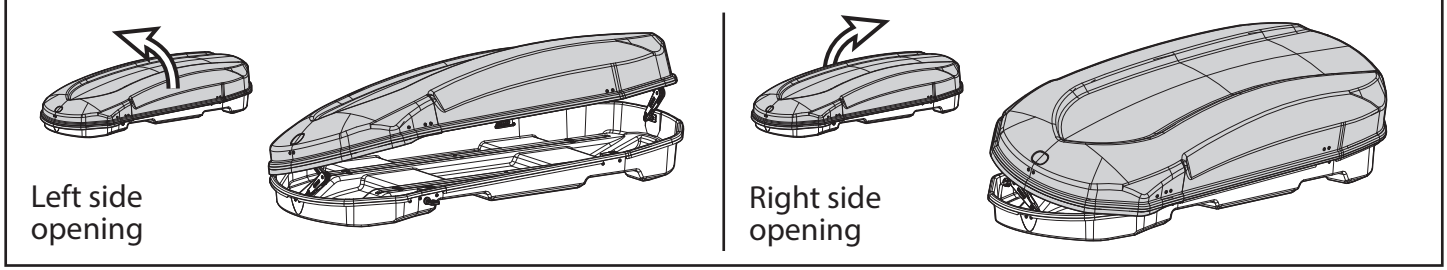

OPTIONAL Kit 000124600000

⑫

80mm / 3.1"

x4

Min 18mm / 0.7"
Max 35mm / 1.3"

Max 80mm
3.1"

1

VERSIONE DUO / DUO VERSION