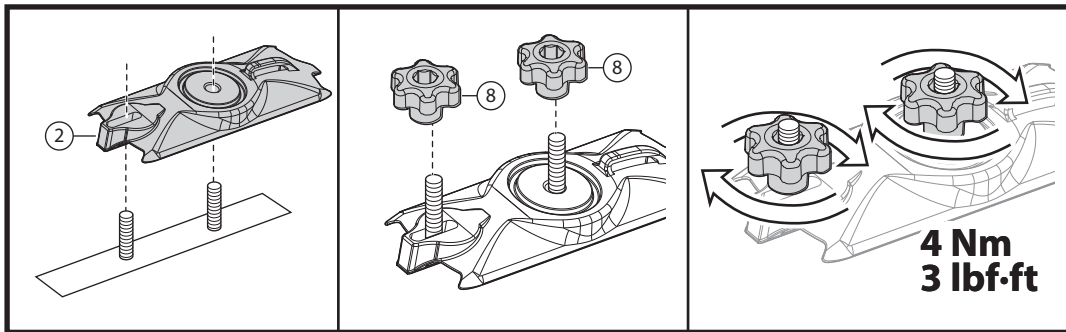

N		Q
1		1
2		4
7		4
8		8

➔ **8** pag.9