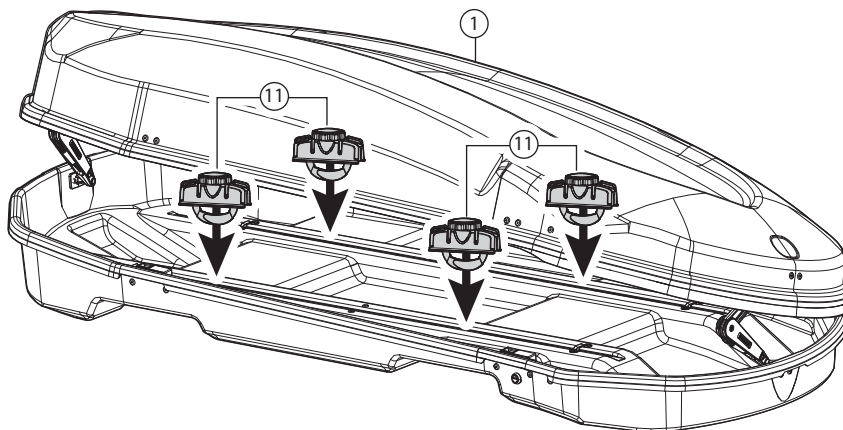

OPTIONAL Kit 000166600000

Prodotti compatibili/ Compatible products:

- Mania 400/ 460/ 580/ 580 Duo
- Satellite 550/ 550 Duo/ 600/ 600 Duo

N	Q
1	1
11	4

x4