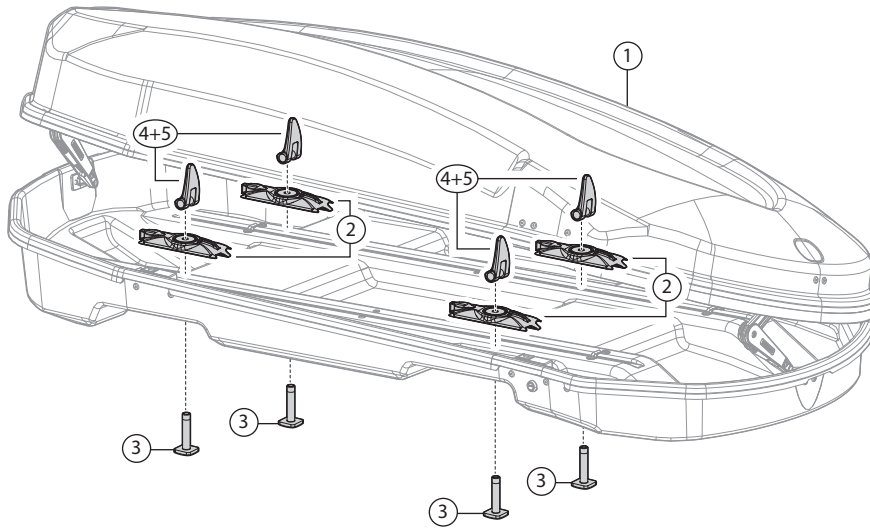

N		Q
1		1
2		4
3		4
4		4
5		4

➔ 7 pag.9