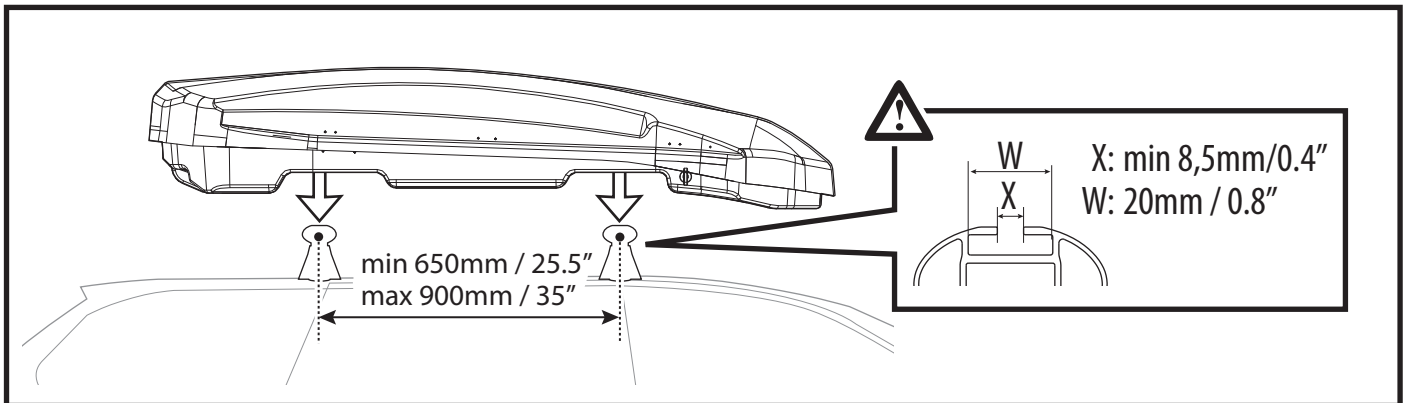

N		Q
1		1
2		4
3		4
4		4
5		4

➔ 7 pag.9