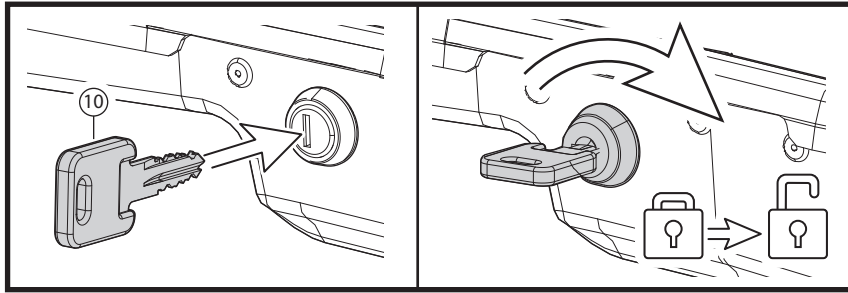

OPTIONAL Kit 000124600000

⑫

80mm / 3.1"

x4

Min 18mm / 0.7"
Max 35mm / 1.3"

Max 80mm
3.1"

1

VERSIONE DUO / DUO VERSION