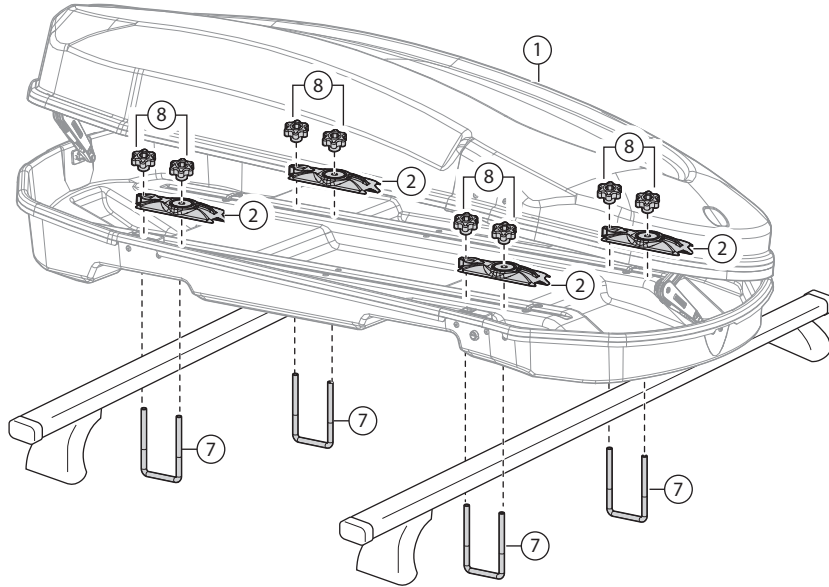

N		Q
1		1
2		4
7		4
8		8

➔ **8** pag.9