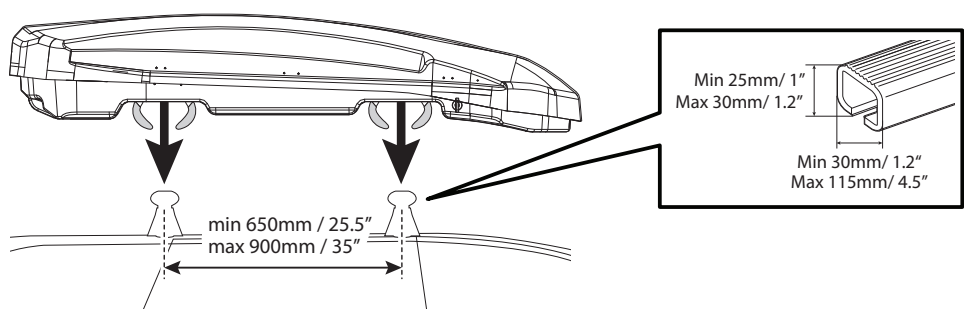

1

VERSIONE DUO / DUO VERSION

Left side opening

Right side opening

2

3

4

N	Q
2	2

2,5m / 16ft

		Max Load**
Mania 460 Duo Crab	17 kg / 37.5 lb	75 kg/165 lb
Mania 580 Duo Crab	20 kg / 44 lb	75 kg/165 lb
Satellite 550 Duo Crab	17,8 kg / 39.2 lb	75 kg/165 lb
Satellite 600 Duo Crab	18,4 kg / 40.5 lb	75 kg/165 lb