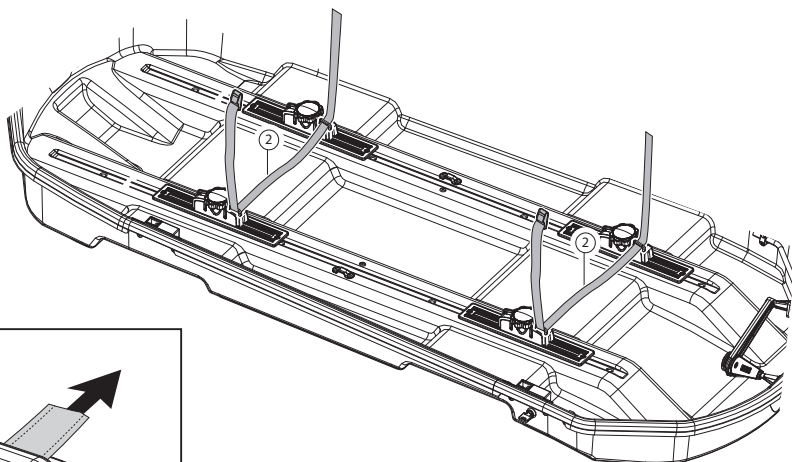

1

VERSIONE DUO / DUO VERSION

Left side opening

Right side opening

2

3

4

N	Q
2	2

2,5m / 16ft

		Max Load**
Mania 460 Duo Crab	17 kg / 37.5 lb	75 kg/165 lb
Mania 580 Duo Crab	20 kg / 44 lb	75 kg/165 lb
Satellite 550 Duo Crab	17,8 kg / 39.2 lb	75 kg/165 lb
Satellite 600 Duo Crab	18,4 kg / 40.5 lb	75 kg/165 lb