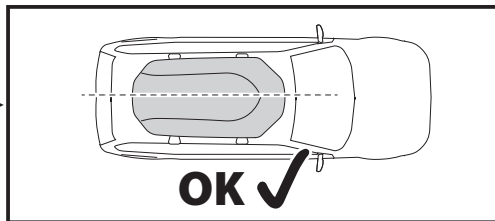

1

VERSIONE DUO / DUO VERSION

Left side opening

Right side opening

2

3

4

N	Q
2	2

2,5m / 16ft

		Max Load**
Mania 460 Duo Crab	17 kg / 37.5 lb	75 kg/165 lb
Mania 580 Duo Crab	20 kg / 44 lb	75 kg/165 lb
Satellite 550 Duo Crab	17,8 kg / 39.2 lb	75 kg/165 lb
Satellite 600 Duo Crab	18,4 kg / 40.5 lb	75 kg/165 lb