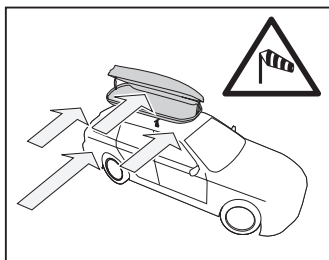

IT) Ricambi (A Richiesta) | EN) Spare Parts (Made to order) | DE) E Teile (auf Anfrage)
FR) Pièces de rechange (Sur commande) | ES) Piezas de recambio (Previa solicitud)

(A) Front (DX) x1	(B) Rear (SX) x1	(2) 2,5m / 8ft x1	(3) x1
700000400000	700000300000	700001100000	700001200000