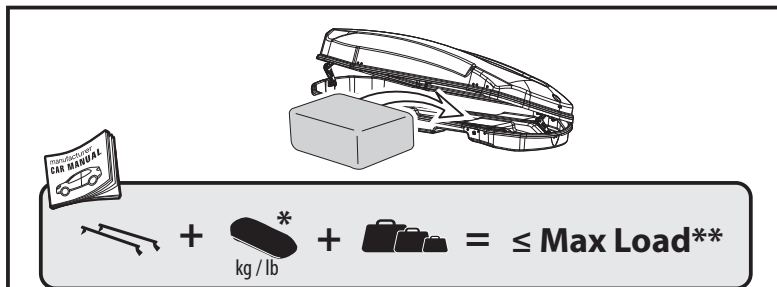

1

VERSIONE DUO / DUO VERSION

Left side opening

Right side opening

2

3

4

N	Q
2	2

2,5m / 16ft

		Max Load**
Mania 460 Duo Crab	17 kg / 37.5 lb	75 kg/165 lb
Mania 580 Duo Crab	20 kg / 44 lb	75 kg/165 lb
Satellite 550 Duo Crab	17,8 kg / 39.2 lb	75 kg/165 lb
Satellite 600 Duo Crab	18,4 kg / 40.5 lb	75 kg/165 lb