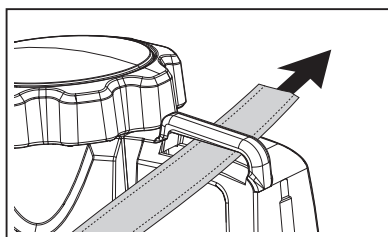

1

VERSIONE DUO / DUO VERSION

Left side opening

Right side opening

2

3

4

N	Q
2	2

2,5m / 16ft

		Max Load**
Mania 460 Duo Crab	17 kg / 37.5 lb	75 kg/165 lb
Mania 580 Duo Crab	20 kg / 44 lb	75 kg/165 lb
Satellite 550 Duo Crab	17,8 kg / 39.2 lb	75 kg/165 lb
Satellite 600 Duo Crab	18,4 kg / 40.5 lb	75 kg/165 lb