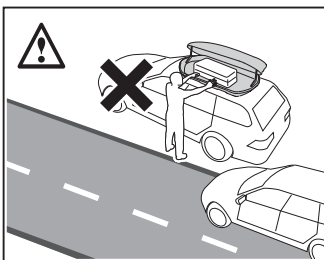

IT) Ricambi (A Richiesta) | EN) Spare Parts (Made to order) | DE) E Teile (auf Anfrage)
FR) Pièces de rechange (Sur commande) | ES) Piezas de recambio (Previa solicitud)

(A) Front (DX) x1	(B) Rear (SX) x1	(2) 2,5m / 8ft x1	(3) x1
700000400000	700000300000	700001100000	700001200000